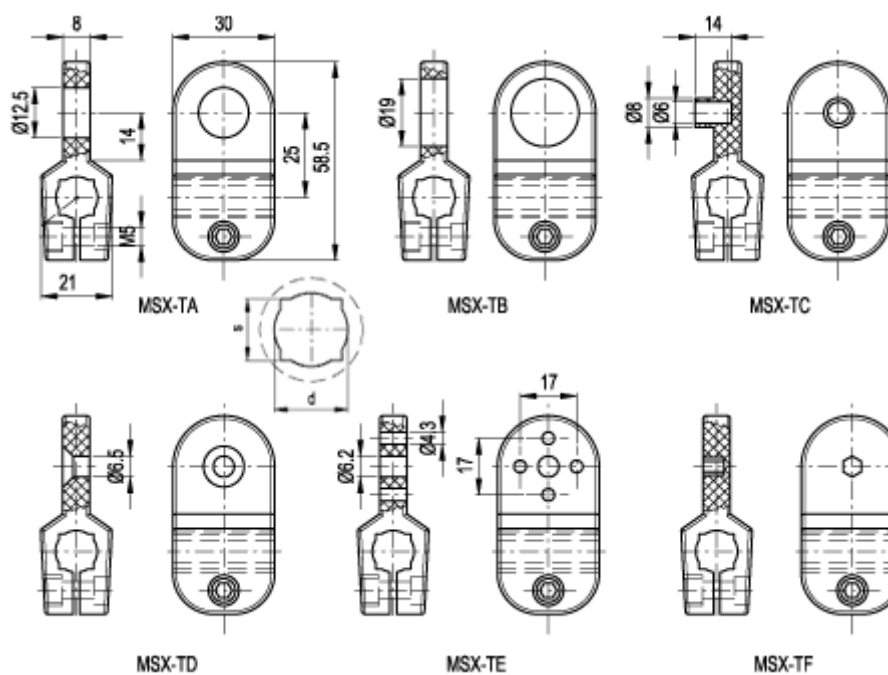

# Data Sheet

Article number: 2310440143

Description: E+G MSX Device clamp  
MSX.56-TD-8-10

## Measures

d	= 10
Rotation resistance	= 4
s	= 8
Torque (N m)	= 900
Type	= MSX.56-TA-8-10